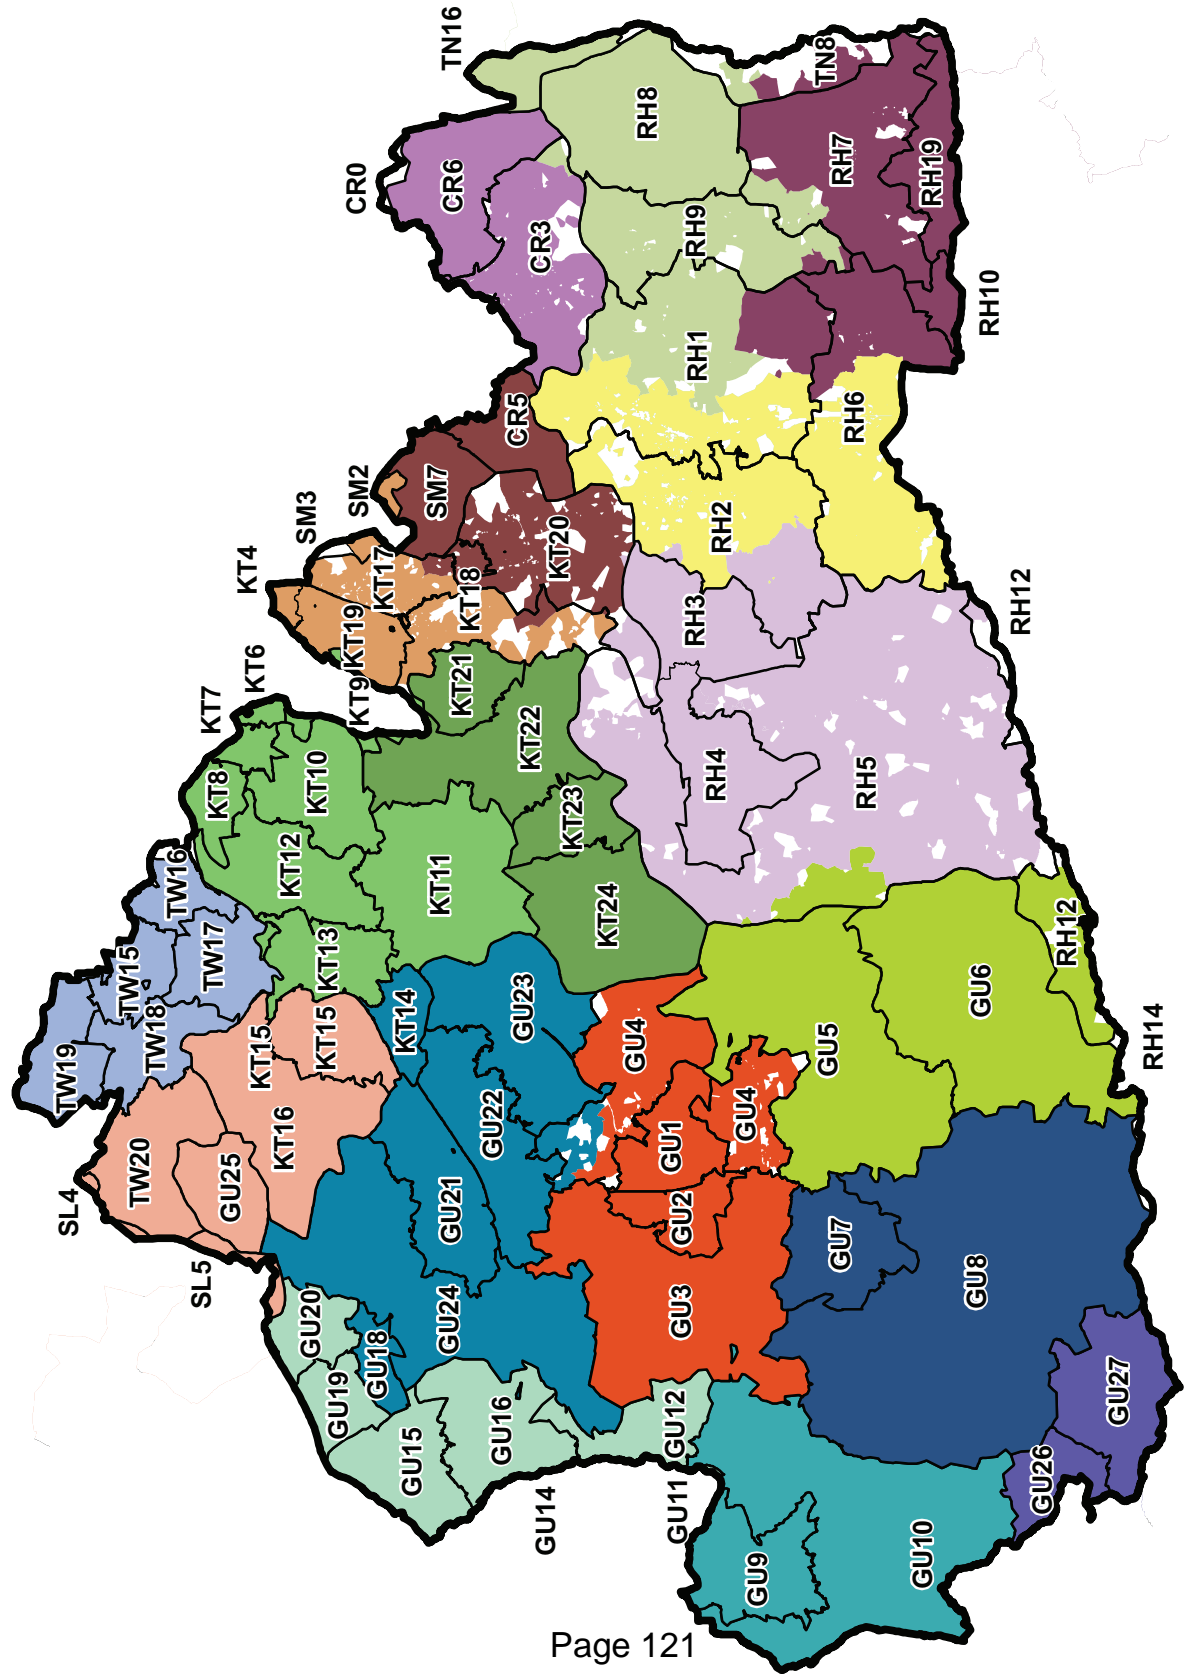

- Dorking & surrounding villages
- Elmbridge
- Epsom and Ewell
- Farnham
- Guildford
- Guildford & Cranleigh
- Guildford & Godalming
- Haslemere & Hindhead
- Oxshot & Leatherhead
- Reigate & Banstead (North)
- Runnymede
- Spelthorne
- Surrey Heath
- Tandridge (Mid)
- Tandridge (North)
- Tandridge (South)
- Woking
- Reigate & Banstead (South)

This page is intentionally left blank